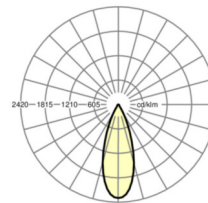

MECHANICS

Housing colour	silver grey/white aluminium RAL 9006
Dimensions (LxWxDxH)	765mm x 55mm x 201mm
Weight (net)	2.5kg
Swivel and turn area (x/y/z)	+ 90° / 0° / 335°
Type of installation	Mounting rail system installation, Light structure

Dimensions

L	765 mm	Length
B	55 mm	Width
H	201 mm	Height

DEEP-LINK

<https://www.regiolux.de/en/article/19105504055>

Reference	LED 4100lm 822
ηLB	100 %
Φ ↓/↑	100 % / 0 %
UGR lat./long.	23.2 / 23.2